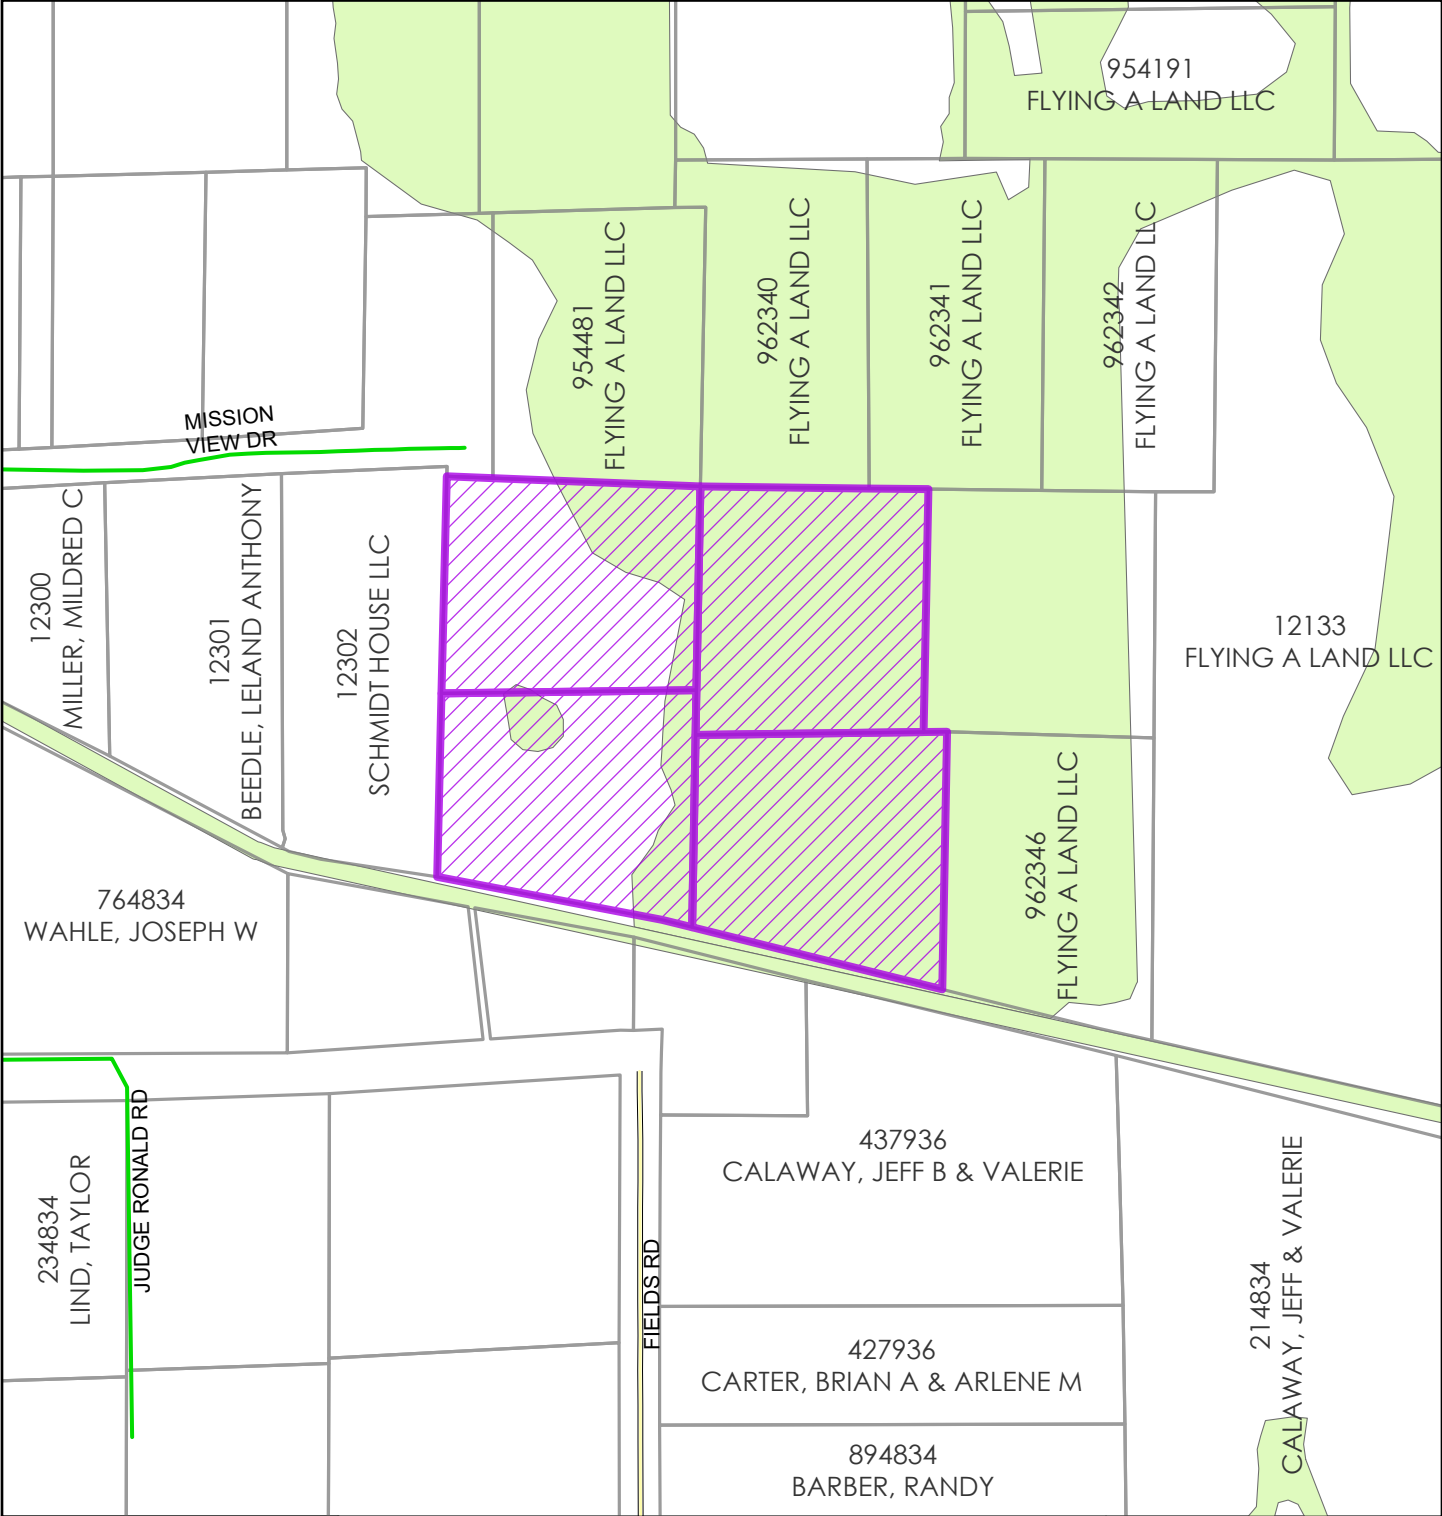

BL-26-00007 Flying A Land LLC

Critical Areas

2026

Coordinate System: NAD 1983 StatePlane Washington South FIPS 4602 Feet